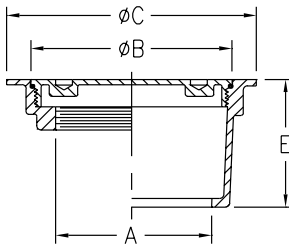

Z1456 DECK CLEANOUT

ENGINEERING SPECIFICATION

Zurn ZANB1456 deck cleanout features nickel bronze body with scoriated deck plug and O-ring seal.

A Pipe Size/ Outlet Type	Dimensions in inches [mm]		Approximate Weight lb [kg]
	B	C	
Inside Caulk (IC)			
3IC	5 [127]	6 [152]	4 [2]
4IC	6 [152]	7-3/8 [187]	6 [3]
6IC	8 [203]	9-3/8 [238]	12 [5]
Threaded (IP)			
3IP	3-1/2 [89]	4-7/8 [124]	4 [2]
4IP	4-1/2 [114]	6 [152]	6 [3]
6IP	7-7/8 [200]	9-3/8 [238]	12 [5]
8IP	9-7/8 [251]	11 [279]	16 [7]

PREFIXES	DESCRIPTION	A PIPE SIZE	LIST PRICE
ZANB1456*	Nickel Bronze with Polished Scoriated Top	3"	678.00
		4"	756.00
		6"	1,298.00
		8"	2,530.00

OUTLET (SPECIFY PIPE SIZE IN INCHES AND TYPE OF OUTLET.)				
TYPE	DESCRIPTION	PIPE SIZE/OUTLET TYPE	E BODY HT. DIM.	ADD
IC	Inside Caulk	3IC, 4IC	3-1/4"	N/C
		6IC	3-1/2"	N/C
IP	Threaded	3IP, 4IP	1-1/2"	N/C
		6IP	1-5/8"	N/C
		8IP	2"	N/C
SUFFIXES				ADD
-SW	Extra Spanner Wrench			150.00
BEST SELLER				LIST PRICE
ZANB1456-4IC				756.00

Z1457 FLOOR ACCESS COVER

ENGINEERING SPECIFICATION

Zurn ZANB1457 floor access cover features nickel bronze body with round, scoriated secured cover.

A Pipe Size/ Outlet Type	Dimensions in inches [mm]		Approximate Weight lb [kg]
	B	C	
Threaded (IP)			
2IP	4-1/2 [114]	5-1/2 [140]	4 [2]
3IP	4-1/2 [114]	5-1/2 [140]	4 [2]
4IP	5-3/4 [146]	6-3/4 [171]	5 [2]
5IP	7 [178]	8 [203]	6 [3]
6IP	8-1/4 [210]	9-1/2 [241]	8 [4]
8IP	10-1/4 [260]	11-1/2 [292]	12 [5]