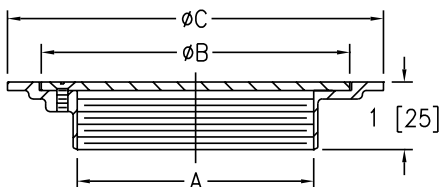

PREFIXES	DESCRIPTION	A PIPE SIZE	LIST PRICE
ZANB1456*	Nickel Bronze with Polished Scoriated Top	3"	678.00
		4"	756.00
		6"	1,298.00
		8"	2,530.00

OUTLET (SPECIFY PIPE SIZE IN INCHES AND TYPE OF OUTLET.)				
TYPE	DESCRIPTION	PIPE SIZE/OUTLET TYPE	E BODY HT. DIM.	ADD
IC	Inside Caulk	3IC, 4IC	3-1/4"	N/C
		6IC	3-1/2"	N/C
IP	Threaded	3IP, 4IP	1-1/2"	N/C
		6IP	1-5/8"	N/C
		8IP	2"	N/C
SUFFIXES				ADD
-SW	Extra Spanner Wrench			150.00
BEST SELLER				LIST PRICE
ZANB1456-4IC				756.00

Z1457 FLOOR ACCESS COVER

ENGINEERING SPECIFICATION

Zurn ZANB1457 floor access cover features nickel bronze body with round, scoriated secured cover.

A Pipe Size/ Outlet Type	Dimensions in inches [mm]		Approximate Weight lb [kg]
	B	C	
Threaded (IP)			
2IP	4-1/2 [114]	5-1/2 [140]	4 [2]
3IP	4-1/2 [114]	5-1/2 [140]	4 [2]
4IP	5-3/4 [146]	6-3/4 [171]	5 [2]
5IP	7 [178]	8 [203]	6 [3]
6IP	8-1/4 [210]	9-1/2 [241]	8 [4]
8IP	10-1/4 [260]	11-1/2 [292]	12 [5]

PREFIXES	DESCRIPTION	A PIPE SIZE	LIST PRICE	
ZANB1457*	Nickel Bronze with Polished Scoriated Cover	2"	455.00	
		3"	1,208.00	
		4"	1,367.00	
		5"	1,785.00	
		6"	1,051.00	
		8"	2,857.00	
ZAB1457	Bronze with Polished Scoriated Cover	2"	412.00	
		3"	561.00	
		4"	1,208.00	
		5"	850.00	
		6"	939.00	
		8"	1,355.00	
OUTLET (SPECIFY PIPE SIZE IN INCHES AND TYPE OF OUTLET.)				
TYPE	DESCRIPTION	PIPE SIZE/OUTLET TYPE	E BODY HT. DIM.	ADD
IP	Threaded	2IP, 3IP, 4IP, 5IP, 6IP, 8IP	See Chart	N/C
SUFFIXES				ADD
-VP	Vandal-Proof Screws			72.00
SEE LEGACY ADDENDUM ON PAGE 369 FOR MORE INFORMATION				